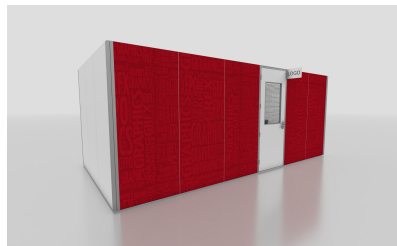

Includes:

- 10 x 10 suite with locking doors
- Two front panel graphics
- 10 x 10 tuxedo carpet
- One 5 ft Madison table, brown
- Four Pro Executive chairs black
- Two wastebaskets

Package 2: 10 x 20 booth \$16,000

Includes:

- 10 x 20 suite with locking doors
- Five front panel graphics
- 10 x 20 tuxedo carpet
- One 8 ft Madison table, brown
- Eight Pro Executive chairs, black
- Four wastebaskets

Package 3: 20 x 20 booth \$25,000

Includes:

- 20 x 20 suite with locking doors
- Five front panel graphics
- 20 x 20 tuxedo carpet
- One 10 ft Madison table, brown
- Eight Pro Executive chairs, black
- Four wastebaskets