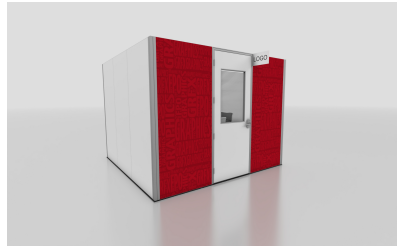

Scientific Sessions

Business Suite Packages

Unlock your brand's potential with our exclusive sponsorship booth packages, delivering exceptional exposure and meaningful connections.

Package 1: 10 x 10 booth \$10,000

Includes:

- 10 x 10 suite with locking doors
- Two front panel graphics
- 10 x 10 tuxedo carpet
- One 5 ft Madison table, brown
- Four Pro Executive chairs black
- Two wastebaskets

Package 2: 10 x 20 booth \$16,000

Includes:

- 10 x 20 suite with locking doors
- Five front panel graphics
- 10 x 20 tuxedo carpet
- One 8 ft Madison table, brown
- Eight Pro Executive chairs, black
- Four wastebaskets

Package 3: 20 x 20 booth \$25,000

Includes:

- 20 x 20 suite with locking doors
- Five front panel graphics
- 20 x 20 tuxedo carpet
- One 10 ft Madison table, brown
- Eight Pro Executive chairs, black
- Four wastebaskets