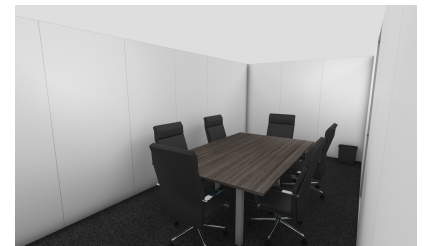

Includes:

- 10 x 10 suite with locking doors
- Two front panel graphics
- 10 x 10 tuxedo carpet
- One 5 ft Madison table, brown
- Four Pro Executive chairs black
- Two wastebaskets

Package 2: 10 x 20 booth \$16,000

Includes:

- 10 x 20 suite with locking doors
- Five front panel graphics
- 10 x 20 tuxedo carpet
- One 8 ft Madison table, brown
- Eight Pro Executive chairs, black
- Four wastebaskets

Package 3: 20 x 20 booth \$25,000

Includes:

- 20 x 20 suite with locking doors
- Five front panel graphics
- 20 x 20 tuxedo carpet
- One 10 ft Madison table, brown
- Eight Pro Executive chairs, black
- Four wastebaskets