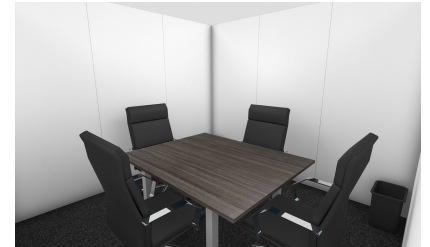

Scientific Sessions

Business Suite Packages

Unlock your brand's potential with our exclusive sponsorship booth packages, delivering exceptional exposure and meaningful connections.

Package 1: 10 x 10 booth \$10,000

Includes:

- 10 x 10 suite with locking doors
- Two front panel graphics
- 10 x 10 tuxedo carpet
- One 5 ft Madison table, brown
- Four Pro Executive chairs black
- Two wastebaskets

Package 2: 10 x 20 booth \$16,000

Includes:

- 10 x 20 suite with locking doors
- Five front panel graphics
- 10 x 20 tuxedo carpet
- One 8 ft Madison table, brown
- Eight Pro Executive chairs, black
- Four wastebaskets

Package 3: 20 x 20 booth \$25,000

Includes:

- 20 x 20 suite with locking doors
- Five front panel graphics
- 20 x 20 tuxedo carpet
- One 10 ft Madison table, brown
- Eight Pro Executive chairs, black
- Four wastebaskets