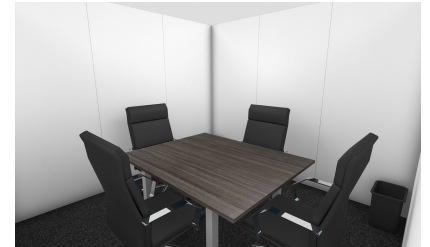

Scientific Sessions

Business Suite Packages

Unlock your brand's potential with our exclusive sponsorship booth packages, delivering exceptional exposure and meaningful connections.

Package 1: 10 x 10 booth \$10,000

Includes:

- 10 x 10 suite with locking doors
- Two front panel graphics
- 10 x 10 tuxedo carpet
- One 5 ft Madison table, brown
- Four Pro Executive chairs black
- Two wastebaskets

Package 2: 10 x 20 booth \$16,000

Includes:

- 10 x 20 suite with locking doors
- Five front panel graphics
- 10 x 20 tuxedo carpet
- One 8 ft Madison table, brown
- Eight Pro Executive chairs, black
- Four wastebaskets

Package 3: 20 x 20 booth \$25,000

Includes:

- 20 x 20 suite with locking doors
- Five front panel graphics
- 20 x 20 tuxedo carpet
- One 10 ft Madison table, brown
- Eight Pro Executive chairs, black
- Four wastebaskets
- 1 black diamond stool
- 1 3/4M x 41" h counter