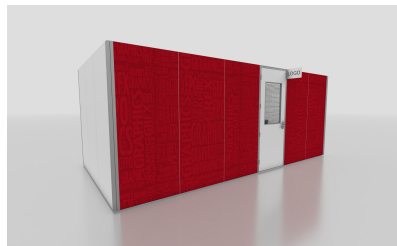

Includes:

- 10 x 10 suite with locking doors
- Two front panel graphics
- 10 x 10 tuxedo carpet
- One 5 ft Madison table, brown
- Four Pro Executive chairs black
- Two wastebaskets

Package 2: 10 x 20 booth \$16,000

Includes:

- 10 x 20 suite with locking doors
- Five front panel graphics
- 10 x 20 tuxedo carpet
- One 8 ft Madison table, brown
- Eight Pro Executive chairs, black
- Four wastebaskets

Package 3: 20 x 20 booth \$25,000

Includes:

- 20 x 20 suite with locking doors
- Five front panel graphics
- 20 x 20 tuxedo carpet
- One 10 ft Madison table, brown
- Eight Pro Executive chairs, black
- Four wastebaskets
- 1 black diamond stool
- 1 3/4M x 41" h counter