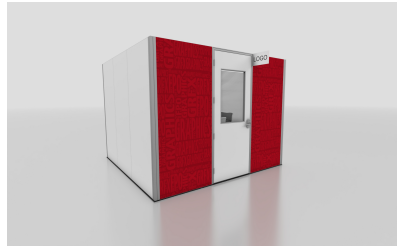

Scientific Sessions

Business Suite Packages

Unlock your brand's potential with our exclusive sponsorship booth packages, delivering exceptional exposure and meaningful connections.

Package 1: 10 x 10 booth \$10,000

Includes:

- 10 x 10 suite with locking doors
- Two front panel graphics
- 10 x 10 tuxedo carpet
- One 5 ft Madison table, brown
- Four Pro Executive chairs black
- Two wastebaskets

Package 2: 10 x 20 booth \$16,000

Includes:

- 10 x 20 suite with locking doors
- Five front panel graphics
- 10 x 20 tuxedo carpet
- One 8 ft Madison table, brown
- Eight Pro Executive chairs, black
- Four wastebaskets

Package 3: 20 x 20 booth \$25,000

Includes:

- 20 x 20 suite with locking doors
- Five front panel graphics
- 20 x 20 tuxedo carpet
- One 10 ft Madison table, brown
- Eight Pro Executive chairs, black
- Four wastebaskets
- 1 black diamond stool
- 1 3/4M x 41" h counter