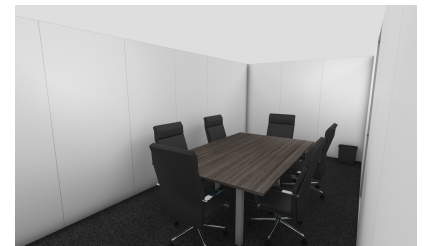

Includes:

- 10 x 10 suite with locking doors
- Two front panel graphics
- 10 x 10 tuxedo carpet
- One 5 ft Madison table, brown
- Four Pro Executive chairs black
- Two wastebaskets

Package 2: 10 x 20 booth \$16,000

Includes:

- 10 x 20 suite with locking doors
- Five front panel graphics
- 10 x 20 tuxedo carpet
- One 8 ft Madison table, brown
- Eight Pro Executive chairs, black
- Four wastebaskets

Package 3: 20 x 20 booth \$25,000

Includes:

- 20 x 20 suite with locking doors
- Five front panel graphics
- 20 x 20 tuxedo carpet
- One 10 ft Madison table, brown
- Eight Pro Executive chairs, black
- Four wastebaskets
- 1 black diamond stool
- 1 3/4M x 41" h counter